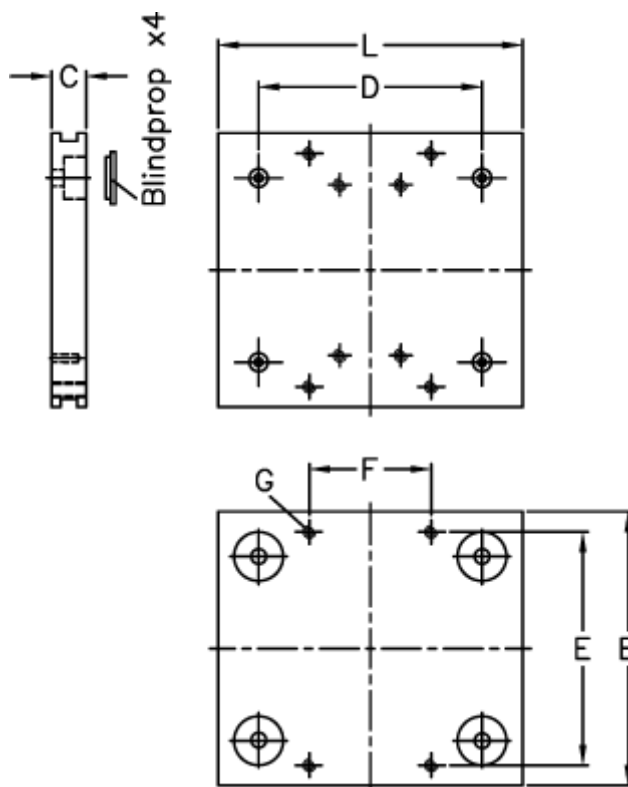

Article number: 057113012050

Description: Hepco GV3 carriage plate CP 12 13 L50

Measures

B	= 40
C	= 7.34
d	= 35
E	= 30
F	= 17
For bearing	= 13
For slide	= MS/NMS 12
L	= 50

Threaded hole G = 4 x M4